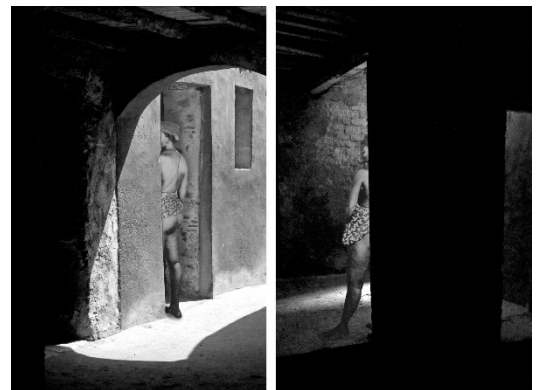

4. Untitled, 2016
  April Banks (American, born 1972)
  Chromogenic print
  Image: 40.6 × 50.8 cm (16 × 20 in.)
  Framed: 41 × 51.1 × 2.5 cm (16 1/8 × 20 1/8 × 1 in.)
  © April Banks
  EX.2020.6.1.4