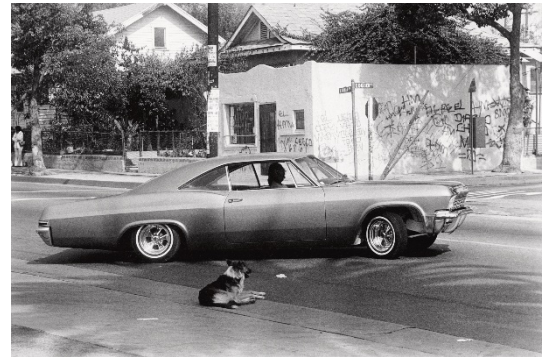

12. *Untitled (car and dog on Dozier)*, about 1970
  George Rodriguez (American, born 1937)
  Gelatin silver print
  Image: 27.9 × 35.6 cm (11 × 14 in.)
  Framed: 55.2 × 70.5 × 3.8 cm (21 3/4 × 27 3/4 × 1 1/2 in.)
  © George Rodriguez
  EX.2020.6.24