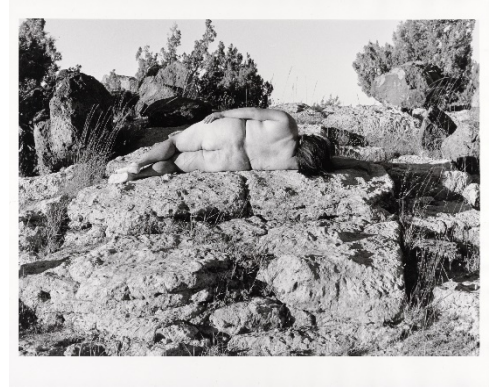

14. *Nature Self-Portrait #1*, 1996
  Laura Aguilar (American, 1959 - 2018)
  Gelatin silver print
  Image: 35.2 × 48.3 cm (13 7/8 × 19 in.)
  Sheet: 40.7 × 50.5 cm (16 × 19 7/8 in.)
  The J. Paul Getty Museum, Los Angeles,
  Purchased with funds provided by the
  Photographs Council
  © Laura Aguilar Trust of 2016
  2019.19.1