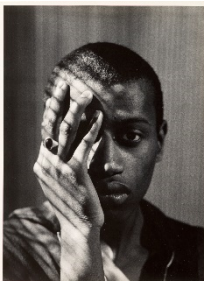

7.

Another Arm, 1973

Imogen Cunningham (American, 1883-1976)

Gelatin silver print

23.2 × 19 cm (9 1/8 × 7 1/2 in.)

© Imogen Cunningham Trust

EX.2020.3.66

8.

Tea at Foster's, San Francisco, 1940s

Imogen Cunningham (American, 1883-1976)

Gelatin silver print

19.1 × 18.7 cm (7 1/2 × 7 3/8 in.)

Seattle Art Museum. Gift of John H. Hauberg

© Imogen Cunningham Trust

EX.2020.3.72

9.

Stan, San Francisco, 1959

Imogen Cunningham (American, 1883-1976)

Gelatin silver print

24.2 × 17.9 cm (9 1/2 × 7 1/16 in.)

© Imogen Cunningham Trust

EX.2020.3.111

10.

Triangles, 1928

Imogen Cunningham (American, 1883-1976)

Gelatin silver print

9.7 × 7.1 cm (3 13/16 × 2 13/16 in.)

Getty Museum

© Imogen Cunningham Trust

85.XM.128

11.

Aloe, 1925

Imogen Cunningham (American, 1883-1976)

Gelatin silver print

20.8 × 16.5 cm (8 3/16 × 6 1/2 in.)

Getty Museum

© Imogen Cunningham Trust

87.XM.74.1