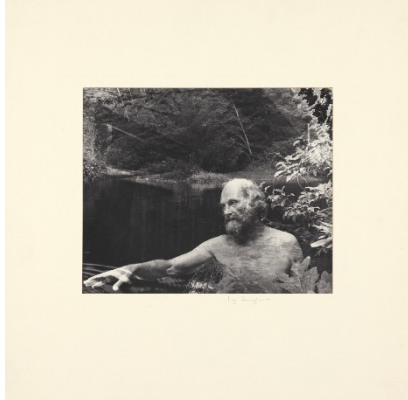

22.

Pentimento, 1973

Imogen Cunningham (American, 1883-1976)

Gelatin silver print

18.3 × 22.4 cm (7 3/16 × 8 13/16 in.)

Getty Museum, Gift of Daniel Greenberg and Susan Steinhauser

© Imogen Cunningham Trust

2016.173.27

23.