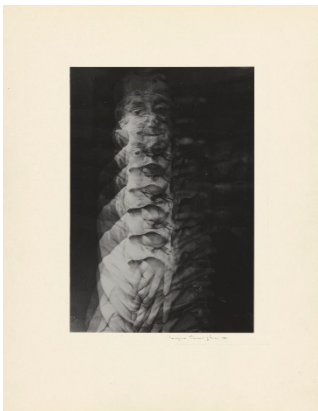

© Imogen Cunningham Trust

2016.173.4

19.

The Unmade Bed, 1957

Imogen Cunningham (American, 1883-1976)

Gelatin silver print

27.1 × 34.3 cm (10 11/16 × 13 1/2 in.)

Getty Museum, Gift of Daniel Greenberg and Susan Steinhauser

© Imogen Cunningham Trust

2016.173.5

20.

A Man Ray Version of Man Ray, 1961

Imogen Cunningham (American, 1883-1976)

Gelatin silver print

23.5 × 16.3 cm (9 1/4 × 6 7/16 in.)

Getty Museum, Gift of Daniel Greenberg and Susan Steinhauser