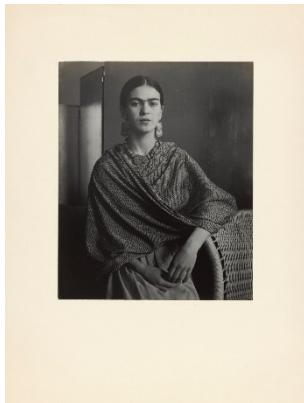

© Imogen Cunningham Trust

2016.173.18

22.

Pentimento, 1973

Imogen Cunningham (American, 1883-1976)

Gelatin silver print

18.3 × 22.4 cm (7 3/16 × 8 13/16 in.)

Getty Museum, Gift of Daniel Greenberg and Susan Steinhauser

© Imogen Cunningham Trust

2016.173.27

23.

Frida Kahlo Rivera, Painter, 1931

Imogen Cunningham (American, 1883-1976)

Gelatin silver print

29.2 × 23.9 cm (11 1/2 × 9 7/16 in.)

Getty Museum, Gift of Daniel Greenberg and Susan Steinhauser