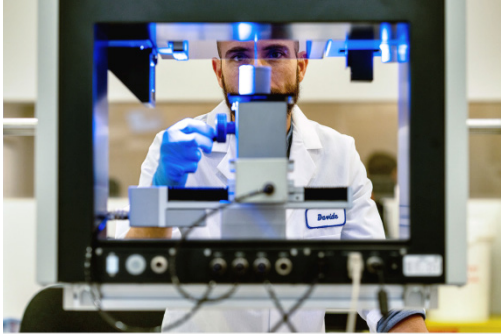

## GRI and GCI Press Images

To download images, please contact Getty Communications at (310) 440-7360 or [communications@getty.edu](mailto:communications@getty.edu).

1.

GRI Graduate intern Elina Eder works on conserving an anatomical paper object by Antonio Cattani.

Photo: Cassia Davis

© 2022 J. Paul Getty Trust

2.

GCI Scientist Joy Mazurek uses a microscope.

Photo: Cassia Davis

© 2022 J. Paul Getty Trust

3.

GCI Scientist Davide Gulotta in the laboratory.

Photo: Cassia Davis

© 2022 J. Paul Getty Trust

4.

GCI Scientist Davide Gulotta in the laboratory.  
Photo: Cassia Davis  
© 2022 J. Paul Getty Trust

5.

GCI Scientist Davide Gulotta in the laboratory.  
Photo: Cassia Davis  
© 2022 J. Paul Getty Trust