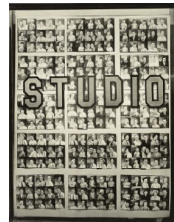

22. Walker Evans
  American, 1903 - 1975
  [Penny Picture Display, Savannah](#), 1936
  Gelatin silver print
  Image: 25.6 x 19.9 cm (10 1/16 x 7 7/8 in.)
  84.XM.956.477