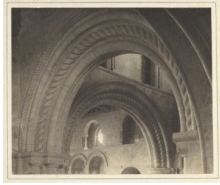

5. Frederick H. Evans
  British, 1853 - 1943
  Southwell Cathedral - North Transept Triforium, 1898
  Platinum print
  Image: 9.5 x 11.6 cm (3 3/4 x 4 9/16 in.)
  © Mrs. Janet M. Stenner, sole granddaughter of
  Frederick H. Evans
  84.XM.444.46