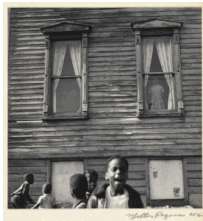

31. Milton Rogovin
  American, 1909 - 2011
  Eastside, Buffalo, 1960s
  Gelatin silver print
  Image: 19.8 x 19.1 cm (7 13/16 x 7 1/2 in.)
  © Milton Rogovin
  2006.52.2